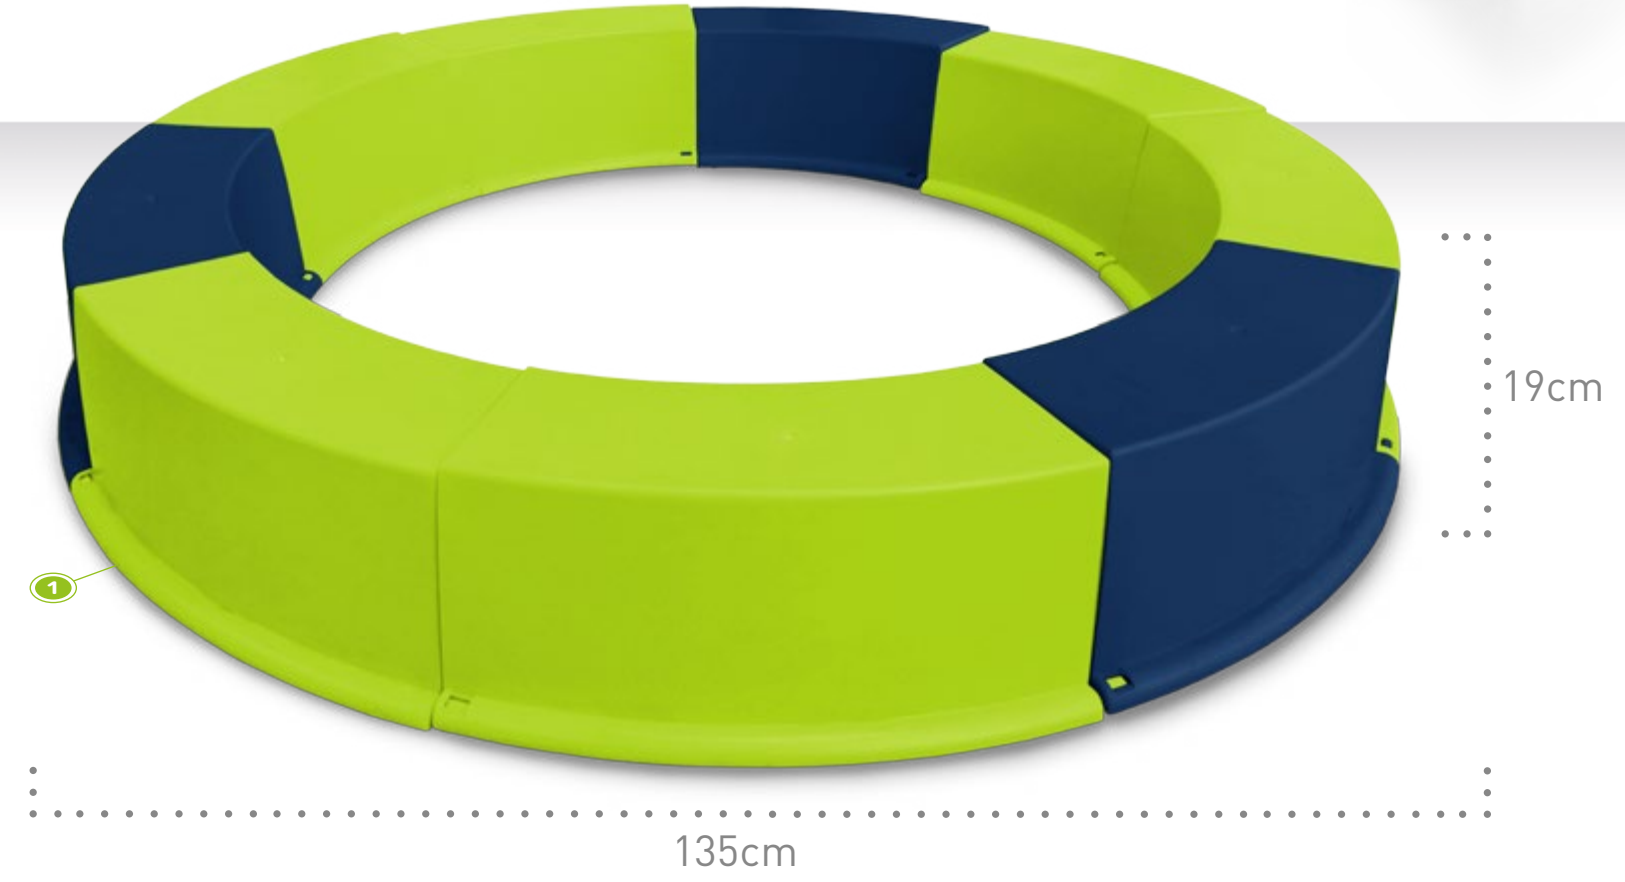

Lightbulb icon: | For special order MOQ 2000 pcs
| Na speciální objednávku min. odběr 2000 ks
| Für Sonderbestellung Min. Bestellmenge 2000 Stk