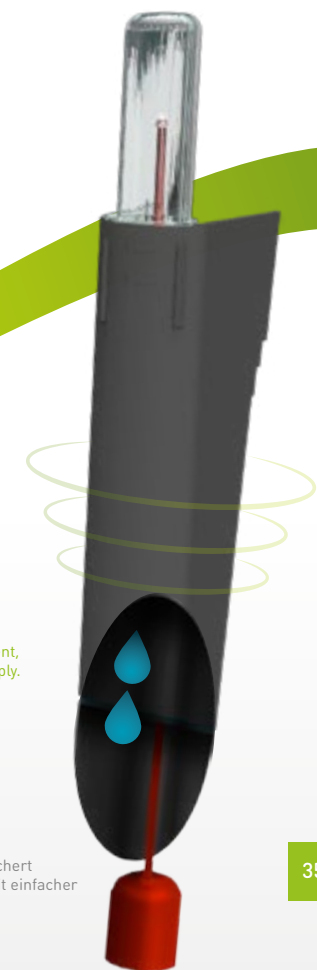

innovative watering & monitoring system
inovativní zavlažovací a sledovací systém
innovatives Bewässerungs- und Überwachungssystem